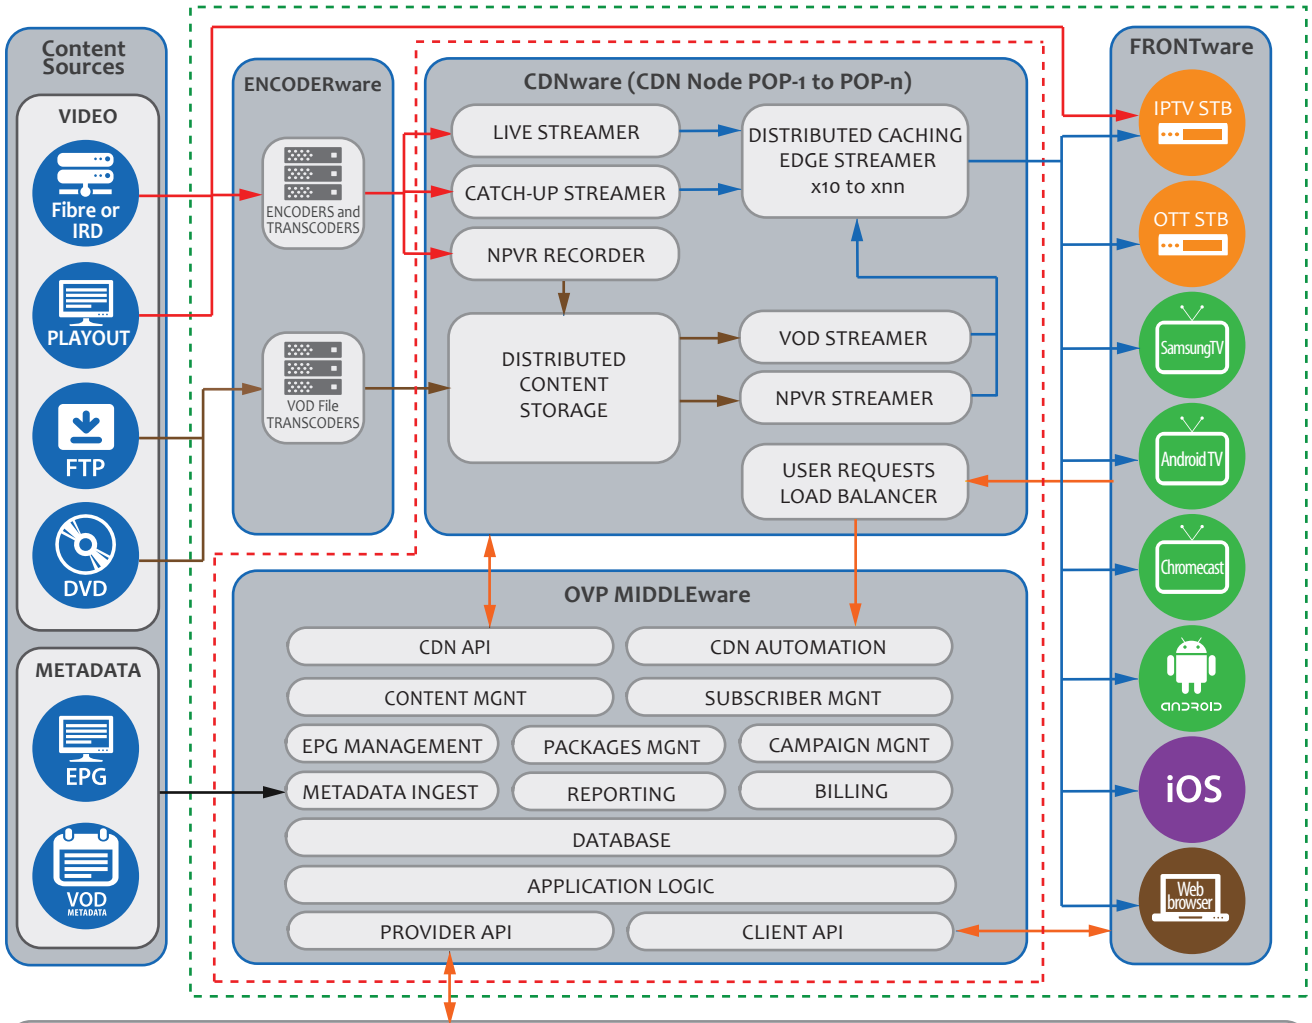

PERCEPTION™ Platform Architecture

OPERATOR BSS (THIRD PARTY OSS or PERCEPTION OSS MODULE)

SUBSCRIBER MANAGEMENT

BILLING

MARKETING CAMPAIGNS

REPORTING

STATISTICS

MONITORING

LEGEND

- Blue arrow: Unicast Streaming (RTSP & HLS)
- Red arrow: Multicast Streaming (HEVC, H264 & MPEG2 TS)
- Brown arrow: File Transfer
- Orange arrow: Control (API coms & Content requests)
- Black arrow: Metadata (XML)

- Red dashed line: Perception Grid (P2P Multicast Server Control Network)
 - Storage and distribution automation
 - Failover, load balancing and caching automation
 - Health checking incl. automatic fault detection and isolation
- Green dashed line: Security & Monitoring of Streams & Services
 - User & device authentication
 - Stream authorisation and validation with CA tokens
 - Industry standard DRM (Verimatrix, Playready etc.)